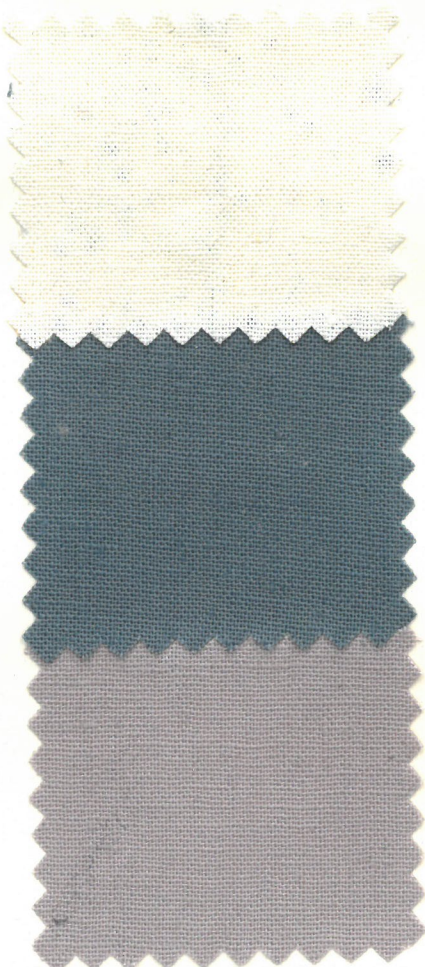

T1121 - ORGANIC LINEN & COTTON

55% ORGANIC LINEN, 45% ORGANIC COTTON 210 gsm = 6.2 oz/sq yd 140 cm = 56"

030
IVORY

623
SILVER
BLUE

223
VIOLET
ICE

099
NATURAL

960
GREY

999
BLACK