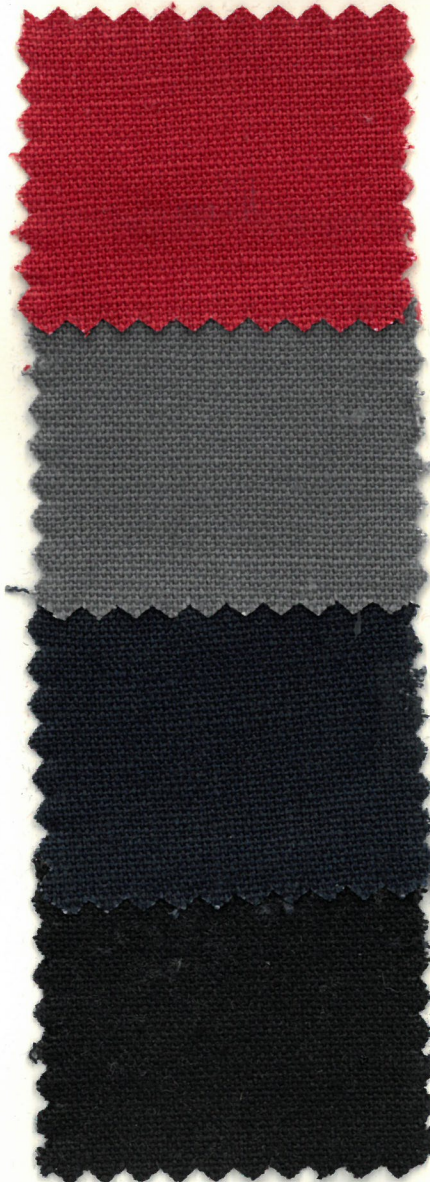

## T2430 - HEMP ORGANIC COTTON CANVAS

55% HEMP, 45% ORGANIC COTTON

305gsm = 9.0 oz.sq yd

142 cm = 56"

PFGD  
PREPARED  
for GARMENT  
DYE

E146  
NOMAD

E546  
CANTEEN

190  
BROWN

284  
CHILI

990  
DK. GREY

690  
NAVY

999  
BLACK