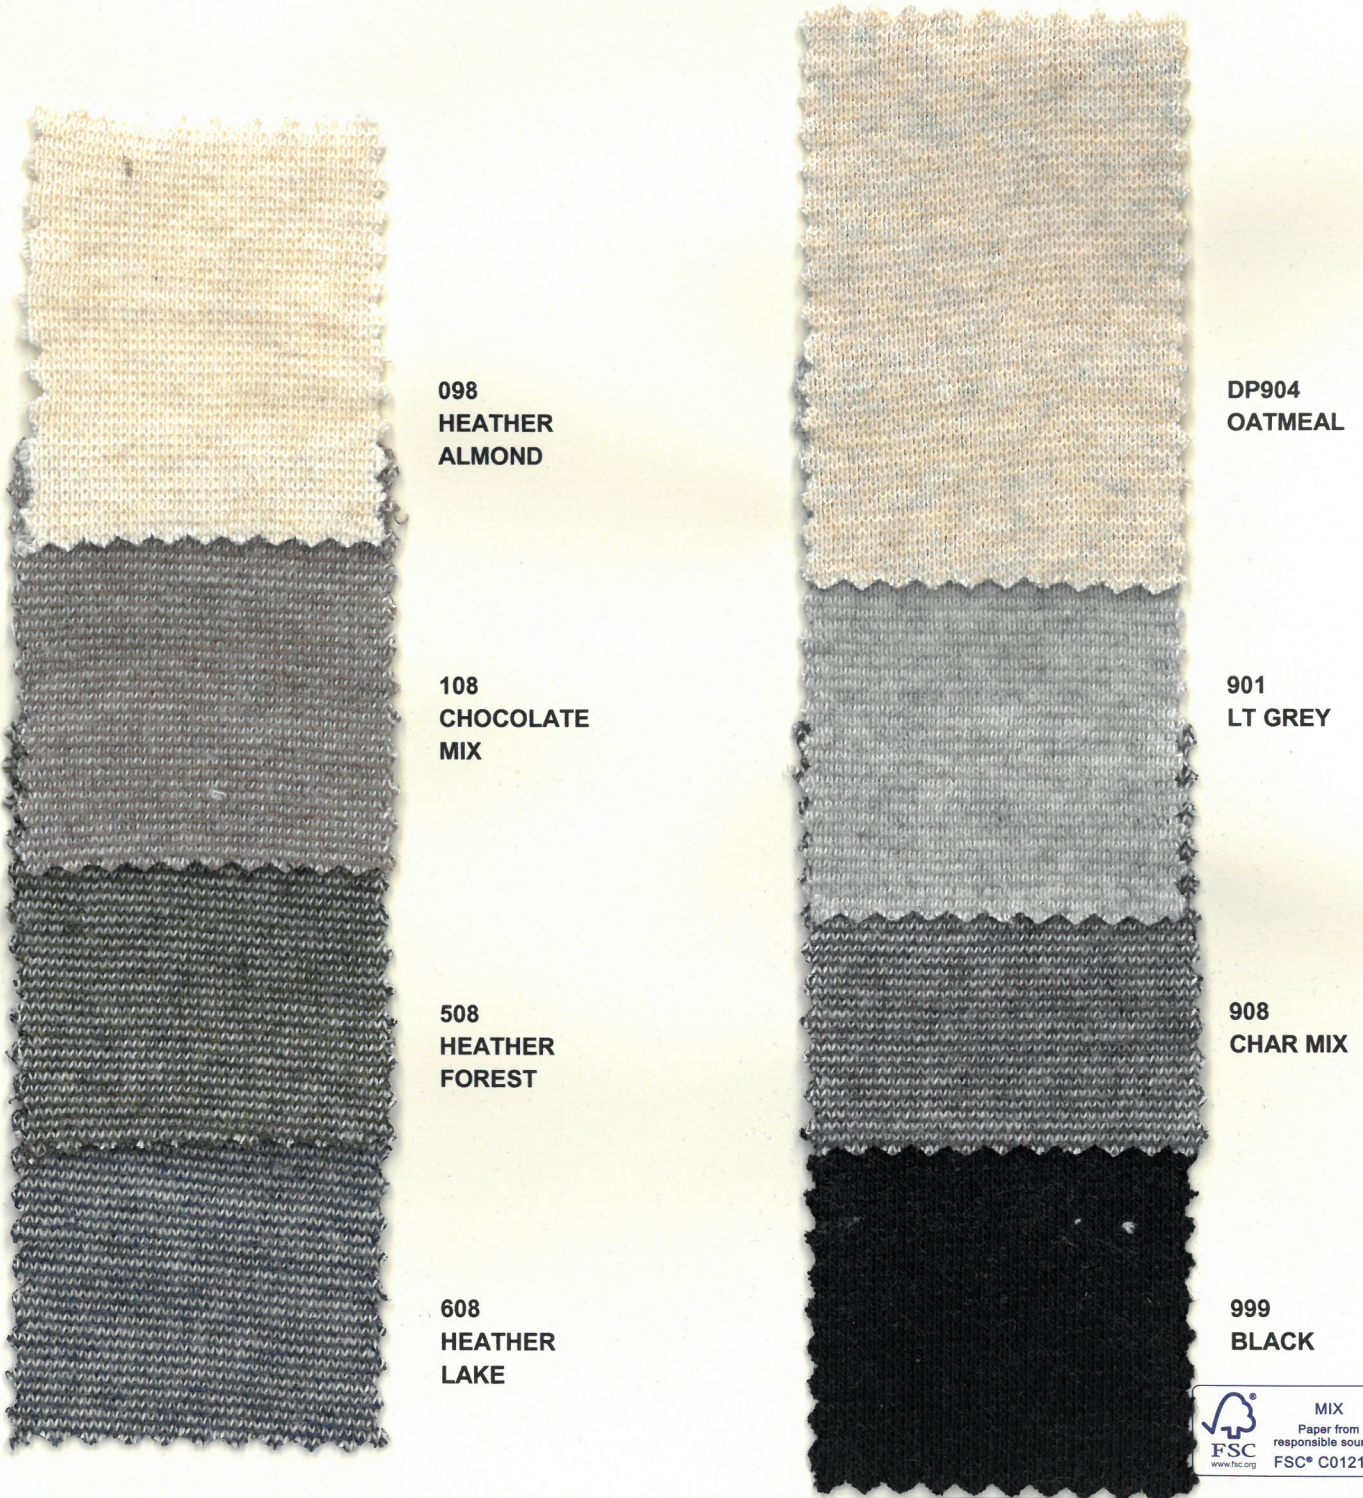

Phone: (604) 940-0022 • Toll Free: (877) 434-3233
Fax: (604) 940-0108 • Toll Free Fax: (877) 434-3575

www.kendortextiles.com
7722 Progress Way, Delta BC., V4G 1A4

T4861 - HERRINGBONE MATCHING RIB

97% COTTON, 3% SPANDEX

350 gsm = 10.25 oz/sq yd

128 cm = 51"

098
HEATHER
ALMOND

DP904
OATMEAL

108
CHOCOLATE
MIX

901
LT GREY

508
HEATHER
FOREST

908
CHAR MIX

608
HEATHER
LAKE

999
BLACK

ACTUAL DYE LOTS MAY VARY FROM THE SAMPLES PROVIDED.